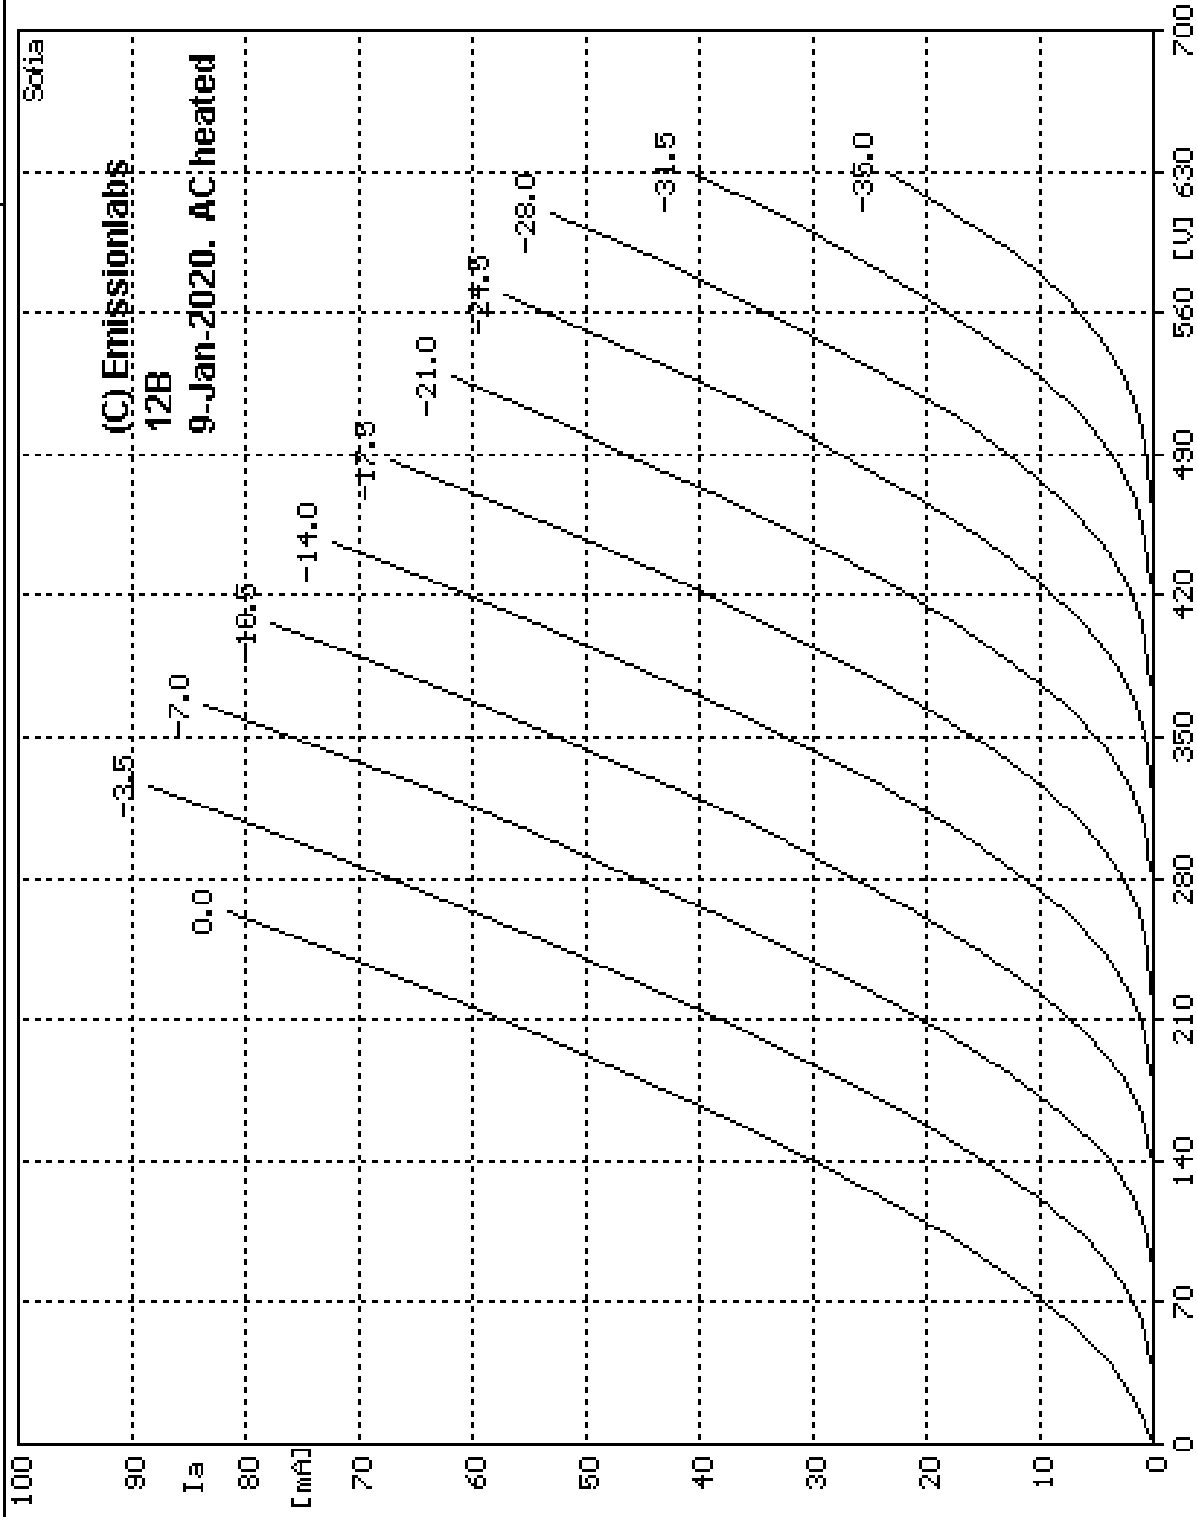

PLATE CURVES

Date: 09-01-120  
Time: 21:29:16

Test :  
About :

File: 12B-D318